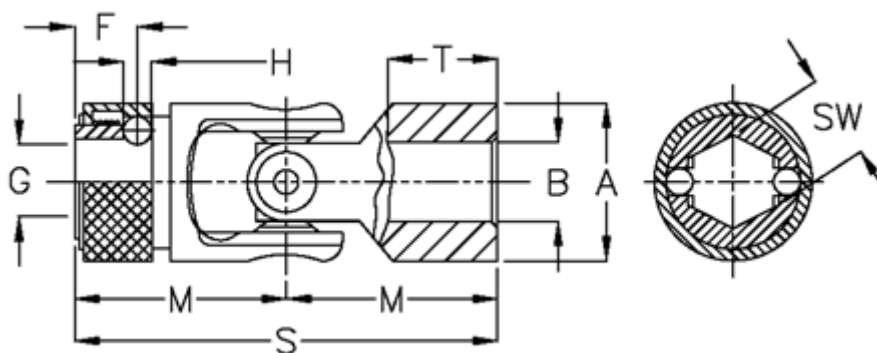

Data Sheet

Article number: 07632426

Description: Cross joint w/needle bearing
W/rapid change coupling, 0.632.426

Measures

A	= 32	sw = 16.00
B H7	= 16	T = 25
F	= 14.0	
G	= 14.8	
H	= 6.35	
M	= 43	
MD max N m	= 40	
s	= 86	